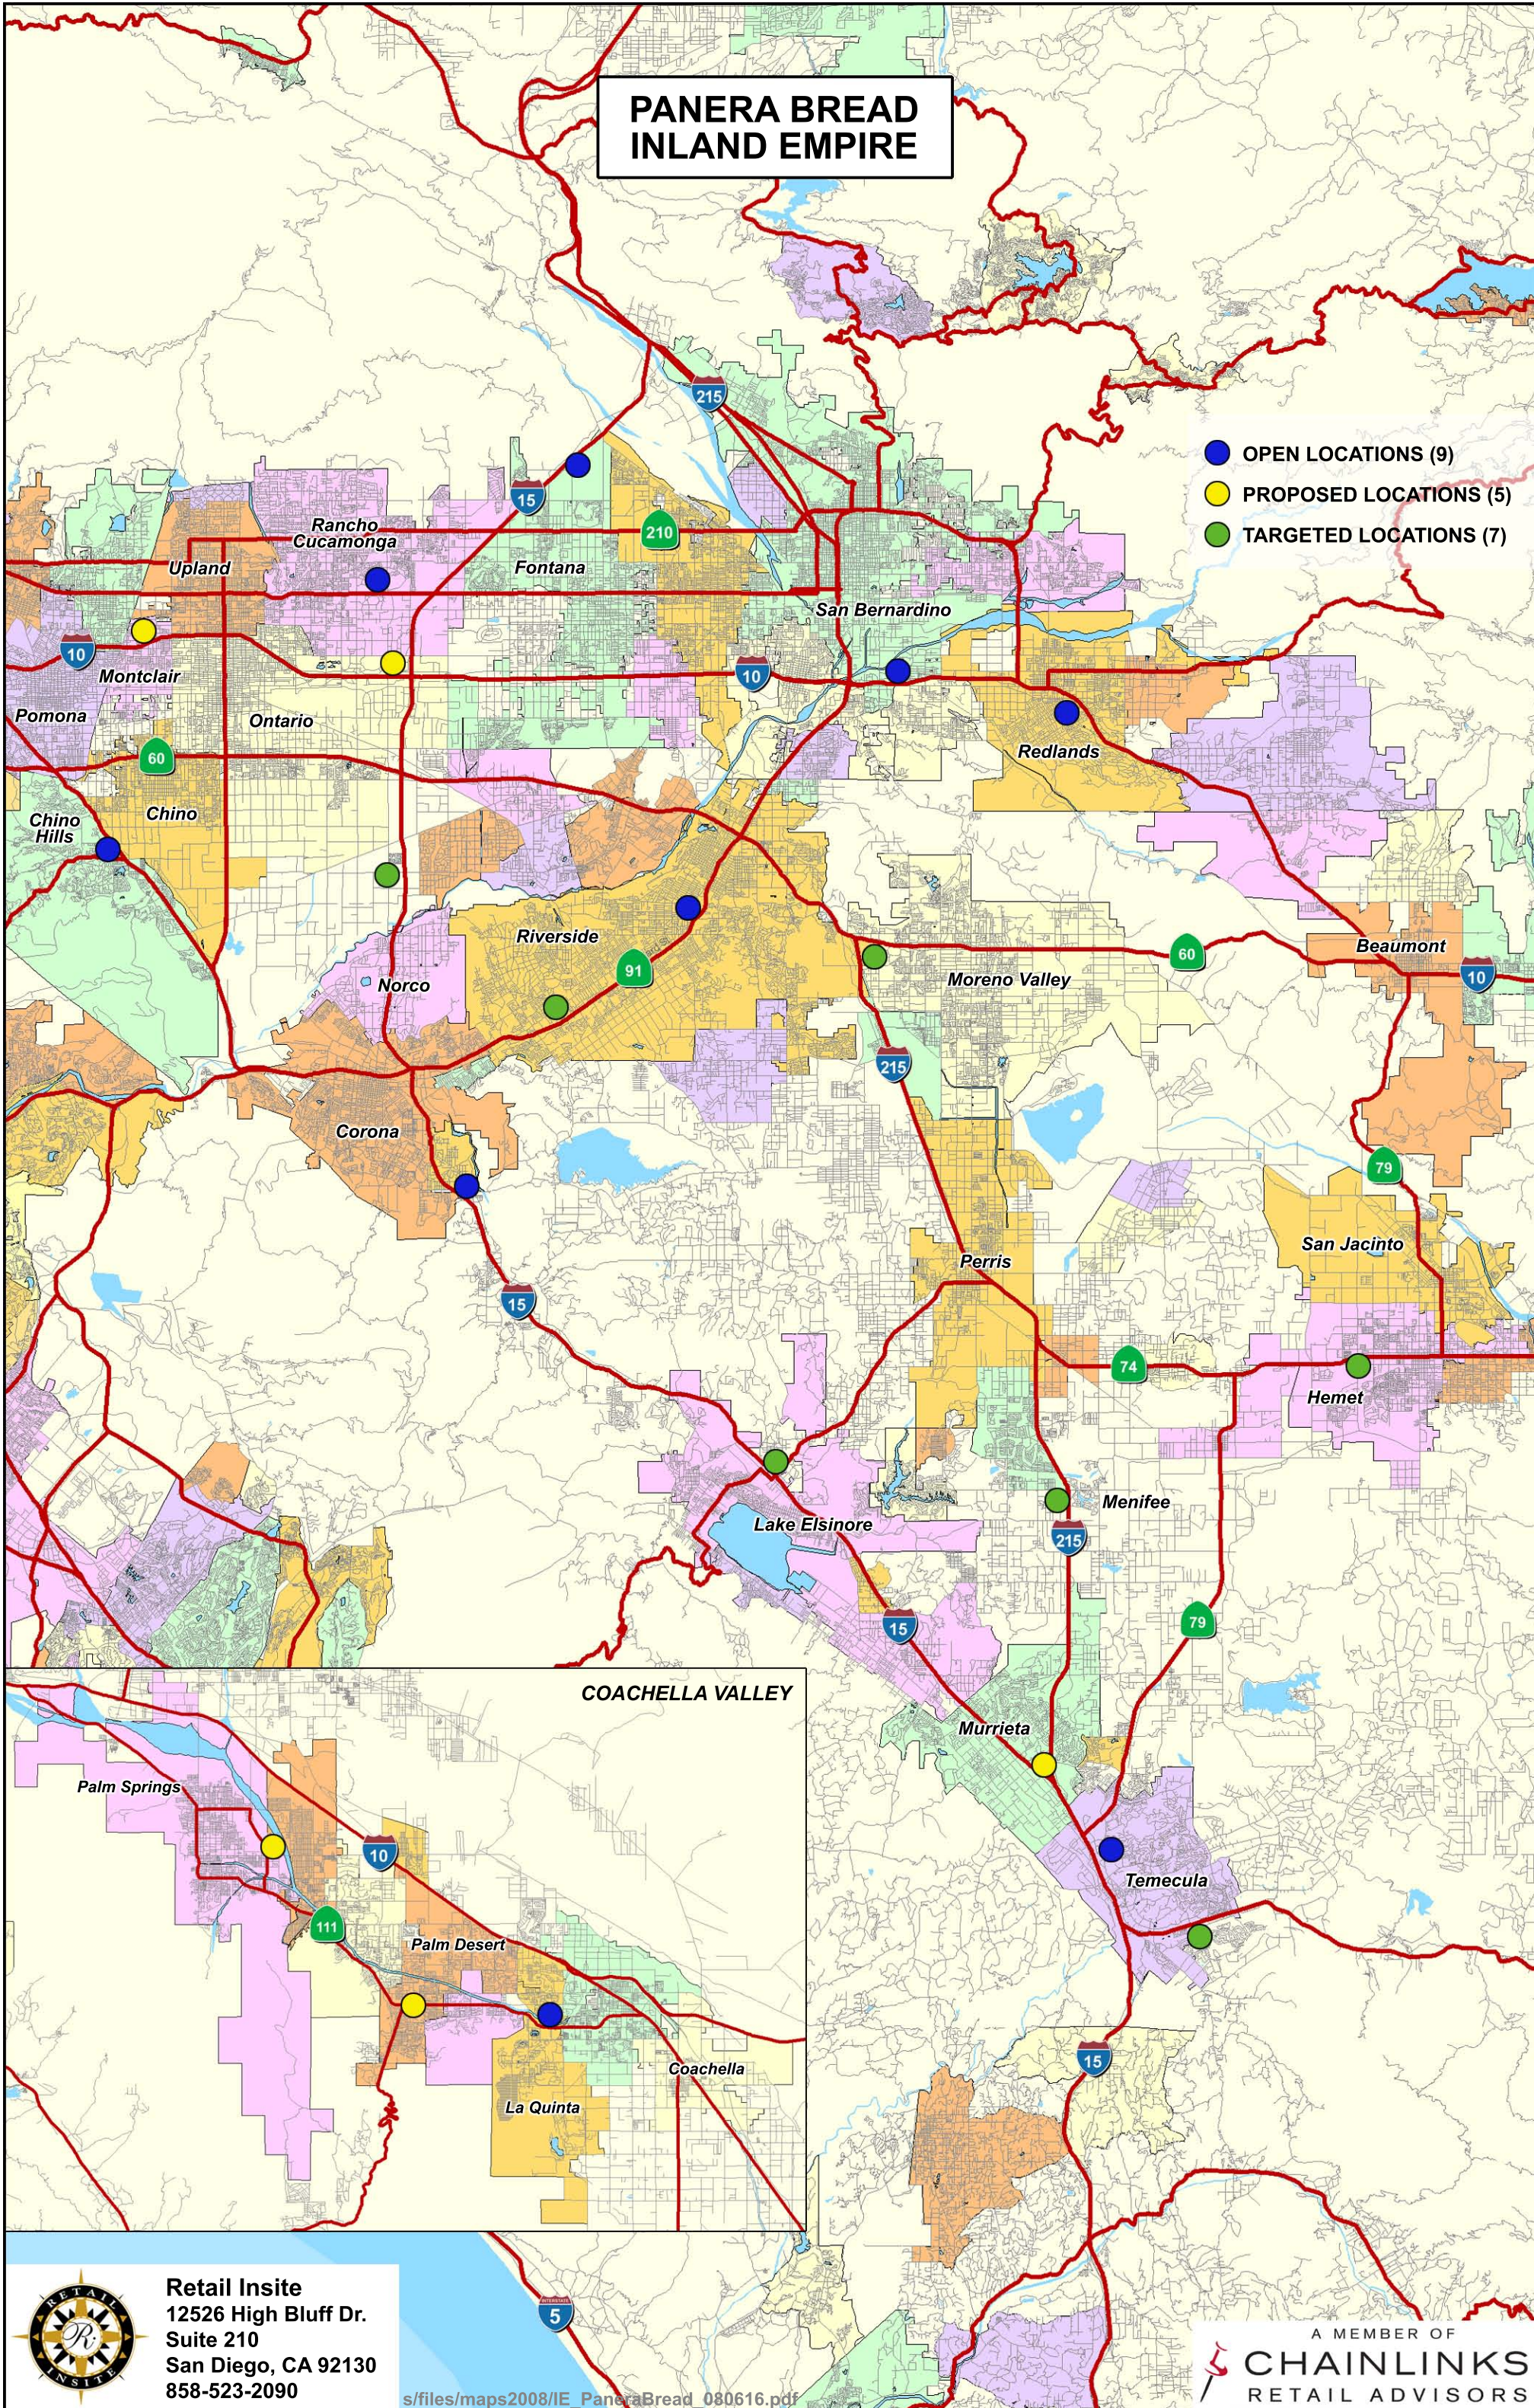

PANERA BREAD INLAND EMPIRE

- OPEN LOCATIONS (9)
- PROPOSED LOCATIONS (5)
- TARGETED LOCATIONS (7)

Retail Insite
 12526 High Bluff Dr.
 Suite 210
 San Diego, CA 92130
 858-523-2090